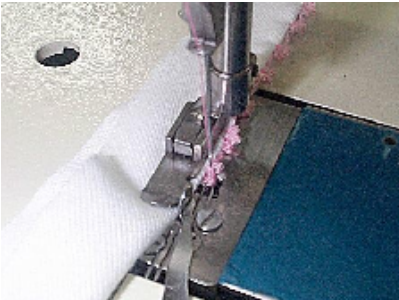

KANSAI SPECIAL UK Ltd

ROWLSON INDUSTRIAL SEWING ENGINEERS LTD

TEL +44 115 979 1000 FAX +44 115 979 1444

E-mail address : mark.rowlson@rowlson.com

www.kansai-special.co.uk

www.rowlson.com

KANSAI
SPECIAL