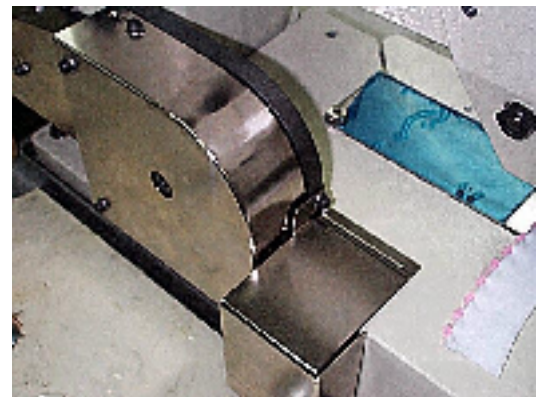

KANSAI SPECIAL UK Ltd

ROWLSON INDUSTRIAL SEWING ENGINEERS LTD

TEL +44 115 979 1000 FAX +44 115 979 1444

E-mail address : mark.rowlson@rowlson.com

www.kansai-special.co.uk

www.rowlson.com

KANSAI
SPECIAL