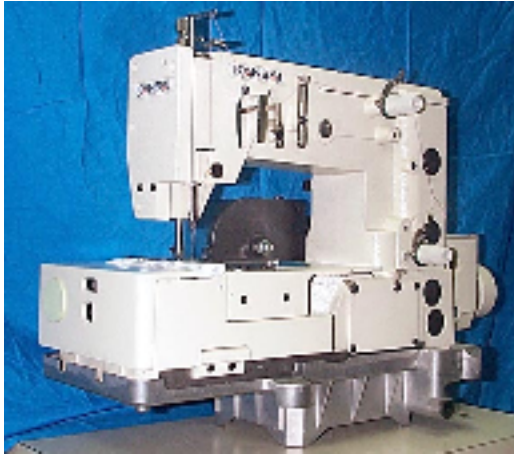

## PX-301-4-3-FP Flower Picot

1 Needle flatbed machine, 4 point (3 steps)

This machine is ideal for the decorative stitching on ladies' blouses and similar garments.

It operates with differential feed mechanism.